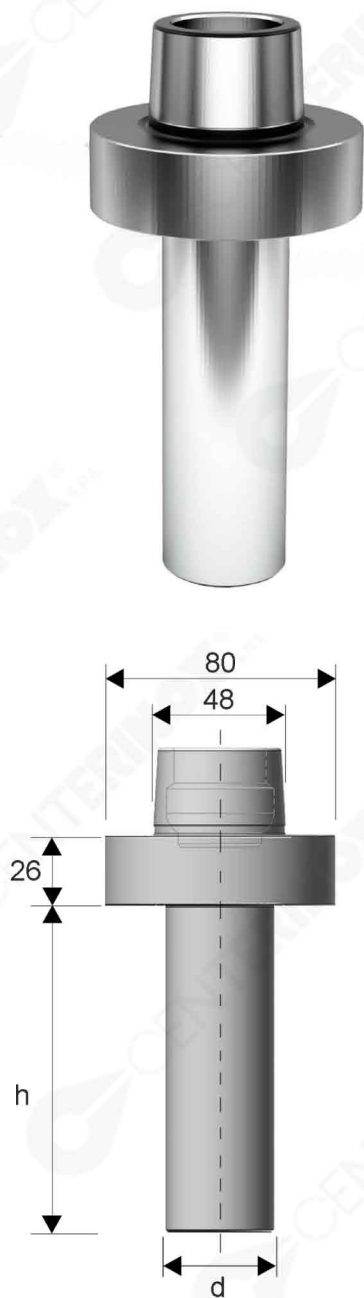

# MPP045

Portautensili tipo HSK tipo "Weinig"

HSK tools holder "Weining" type

## ALBERO PORTAFRESA

CODE	h mm	d mm
MPP045.001	93	30
MPP045.002	103	30
MPP045.003	123	30
MPP045.004	203	30
MPP045.005	80	1" 1/4
MPP045.006	150	1" 1/4
MPP045.007	200	2"
MPP045.008	93	35
MPP045.009	103	35
MPP045.010	123	35
MPP045.011	203	35
MPP045.012	93	40
MPP045.013	103	40
MPP045.014	123	40
MPP045.015	203	40
MPP045.016	93	50
MPP045.017	103	50
MPP045.018	123	50
MPP045.019	203	50

Completo di viti e flangia femmina

Screw and reduced flanged cap included

### Ricambi / Parts

	TAPM	flangia femmina	TAPF	vite per flangia	ESM6X20
flangia prolungata <i>expanded flanged cap</i>		<i>reduced flanged cap</i>		<i>screw for flange</i>	